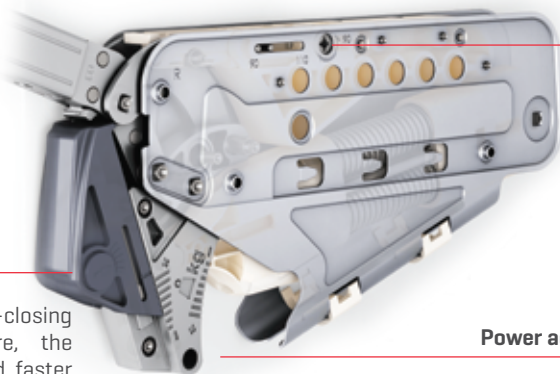

Finger pinch protection...

ensures quality safety with the interim hinge design to avoid finger pinches.

Perfect Adjustment

Opening angle

Multi-Mech provides two different opening angles... 90 and 110 degree opening...