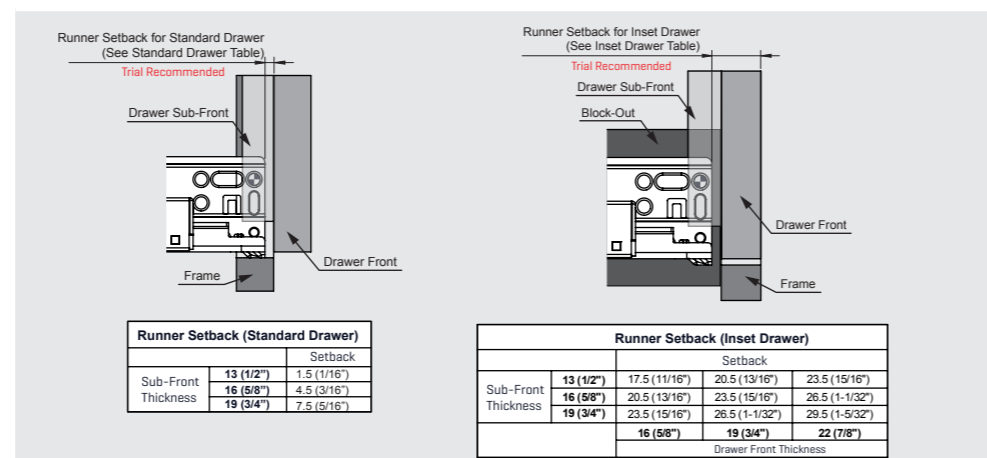

Long-lasting performance

Compatible with wide drawer size alternatives within a range of 9" to 21" lengths provide various options during furniture and cabinet production.

Smart Slide Full Fit brings innovative and high-end solutions together with its superior performance.

Drawer and Cabinet Dimensions

Drawer Back Preparation

Rear Mounting Bracket

Slide Mounting Specifications

Setback Table for Standard & Inset Drawer Application

Smart Slide Full Fit		
CODE	DESCRIPTION	PACKING
127249410	Smart Slide Full Ext Soft-Close Full Fit 9"	6 Set
127249411	Smart Slide Full Ext Soft-Close Full Fit 12"	6 Set
127249412	Smart Slide Full Ext Soft-Close Full Fit 15"	6 Set
127249413	Smart Slide Full Ext Soft-Close Full Fit 18"	6 Set
127249414	Smart Slide Full Ext Soft-Close Full Fit 21"	6 Set