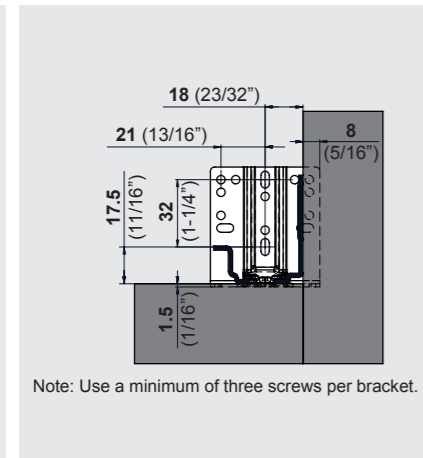

Drawer and Cabinet Dimensions

Drawer Back Preparation

Rear Mounting Bracket

Slide Mounting Specifications

Setback Table for Standard & Inset Drawer Application

Smart Slide Full Fit		
CODE	DESCRIPTION	PACKING
127249410	Smart Slide Full Ext Soft-Close Full Fit 9"	6 Set
127249411	Smart Slide Full Ext Soft-Close Full Fit 12"	6 Set
127249412	Smart Slide Full Ext Soft-Close Full Fit 15"	6 Set
127249413	Smart Slide Full Ext Soft-Close Full Fit 18"	6 Set
127249414	Smart Slide Full Ext Soft-Close Full Fit 21"	6 Set