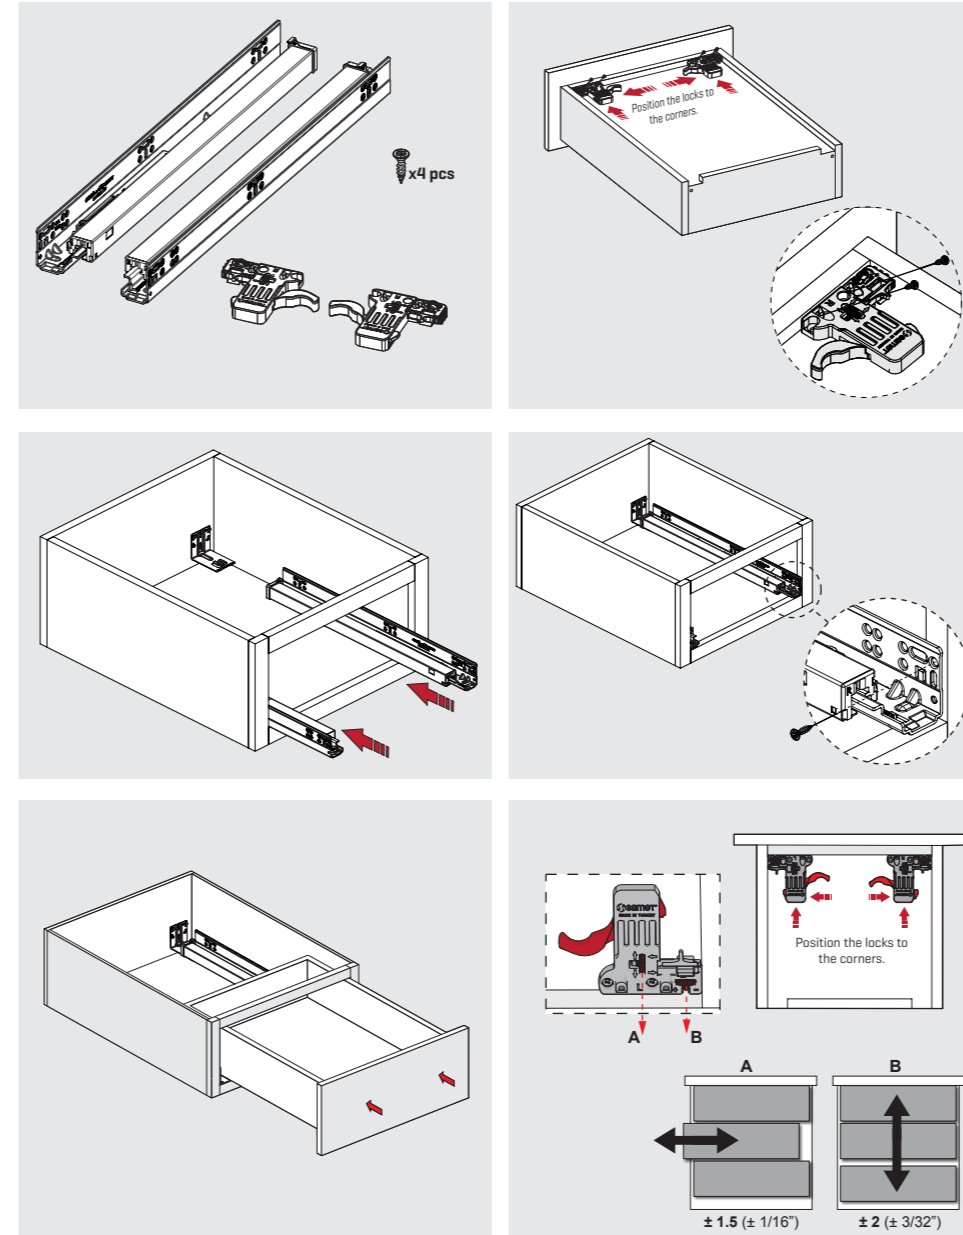

Long-lasting performance

Compatible with wide drawer size alternatives within a range of 9" to 21" lengths provide various options during furniture and cabinet production.

Smart Slide Full Fit brings innovative and high-end solutions together with its superior performance.

Drawer and Cabinet Dimensions

Drawer Back Preparation

Rear Mounting Bracket

Slide Mounting Specifications

Setback Table for Standard & Inset Drawer Application

Smart Slide Full Fit		
CODE	DESCRIPTION	PACKING
127249410	Smart Slide Full Ext Soft-Close Full Fit 9"	6 Set
127249411	Smart Slide Full Ext Soft-Close Full Fit 12"	6 Set
127249412	Smart Slide Full Ext Soft-Close Full Fit 15"	6 Set
127249413	Smart Slide Full Ext Soft-Close Full Fit 18"	6 Set
127249414	Smart Slide Full Ext Soft-Close Full Fit 21"	6 Set

2-D Full Fit Lock Right-Left		
CODE Right	CODE Left	PACKING
12790789	12790790	120 Pcs

Smart Slide Full Fit Bracket [Metal]	
CODE	PACKING
12799924	180 Pcs