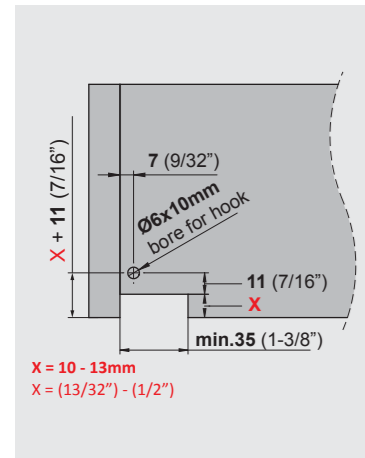

Long-lasting performance

Compatible with wide drawer size alternatives within a range of 9" to 21" lengths provide various options during furniture and cabinet production.

Smart Slide Full Fit brings innovative and high-end solutions together with its superior performance.

Drawer and Cabinet Dimensions

Drawer Back Preparation

Rear Mounting Bracket

Slide Mounting Specifications

Setback Table for Standard & Inset Drawer Application

Smart Slide Full Fit		
CODE	DESCRIPTION	PACKING
127249410	Smart Slide Full Ext Soft-Close Full Fit 9"	6 Set
127249411	Smart Slide Full Ext Soft-Close Full Fit 12"	6 Set
127249412	Smart Slide Full Ext Soft-Close Full Fit 15"	6 Set
127249413	Smart Slide Full Ext Soft-Close Full Fit 18"	6 Set
127249414	Smart Slide Full Ext Soft-Close Full Fit 21"	6 Set

2-D Full Fit Lock Right-Left		
CODE Right	CODE Left	PACKING
12790789	12790790	120 Pcs

Smart Slide Full Fit Bracket [Metal]	
CODE	PACKING
12799924	180 Pcs