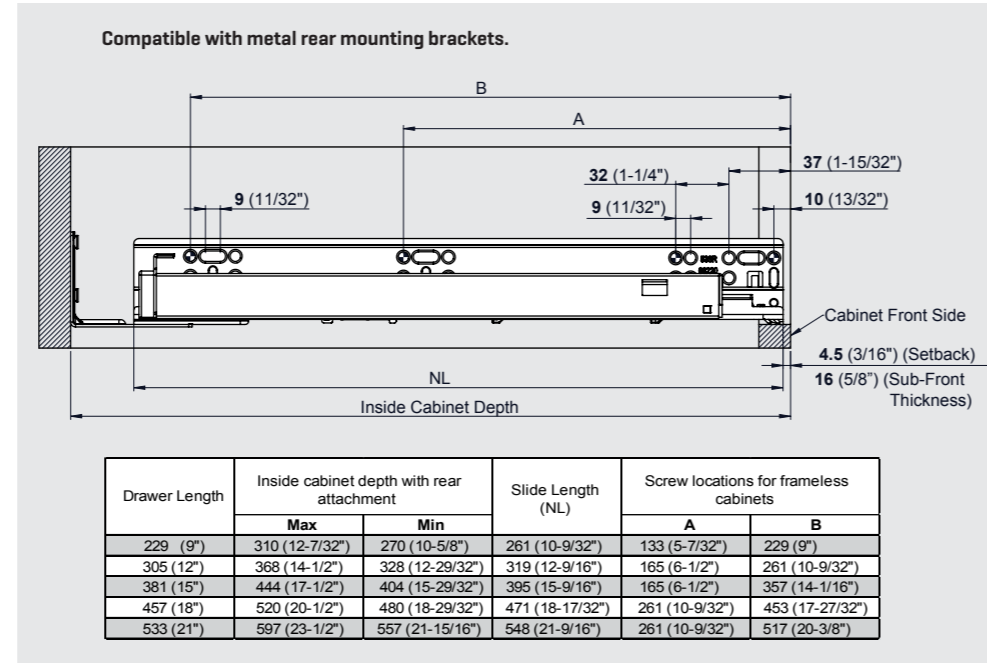

Long-lasting performance

Compatible with wide drawer size alternatives within a range of 9" to 21" lengths provide various options during furniture and cabinet production.

Smart Slide Full Fit brings innovative and high-end solutions together with its superior performance.

Drawer and Cabinet Dimensions

Drawer Back Preparation

Rear Mounting Bracket

Slide Mounting Specifications

Setback Table for Standard & Inset Drawer Application

Smart Slide Full Fit		
CODE	DESCRIPTION	PACKING
127249410	Smart Slide Full Ext Soft-Close Full Fit 9"	6 Set
127249411	Smart Slide Full Ext Soft-Close Full Fit 12"	6 Set
127249412	Smart Slide Full Ext Soft-Close Full Fit 15"	6 Set
127249413	Smart Slide Full Ext Soft-Close Full Fit 18"	6 Set
127249414	Smart Slide Full Ext Soft-Close Full Fit 21"	6 Set

2-D Full Fit Lock Right-Left		
CODE Right	CODE Left	PACKING
12790789	12790790	120 Pcs

Smart Slide Full Fit Bracket [Metal]	
CODE	PACKING
12799924	180 Pcs