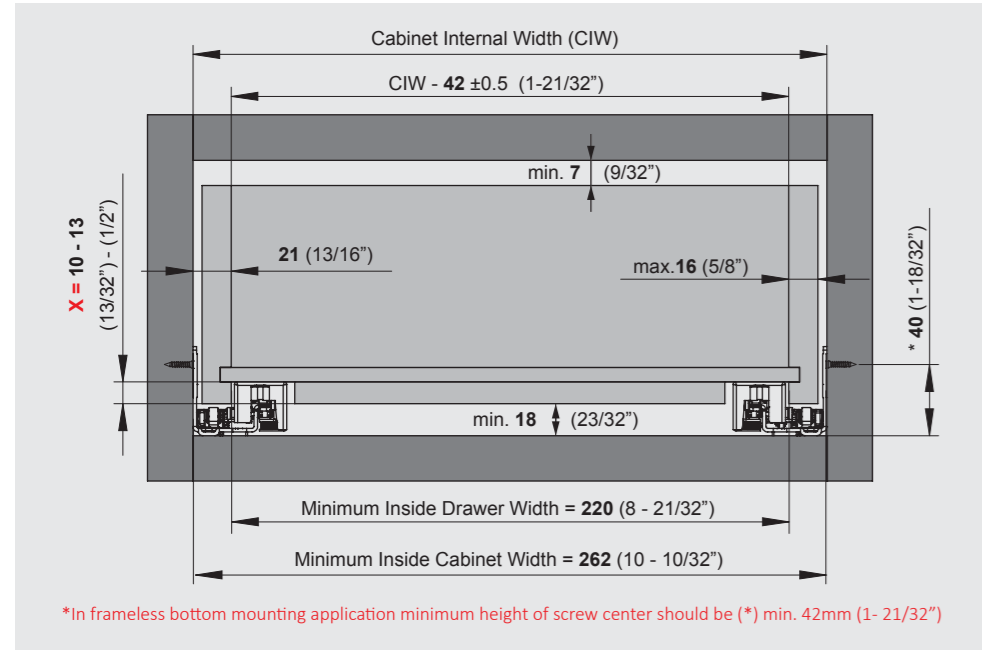

Long-lasting performance

Compatible with wide drawer size alternatives within a range of 9" to 21" lengths provide various options during furniture and cabinet production.

Smart Slide Full Fit brings innovative and high-end solutions together with its superior performance.

Drawer and Cabinet Dimensions

Drawer Back Preparation

Rear Mounting Bracket

Slide Mounting Specifications

Setback Table for Standard & Inset Drawer Application

Smart Slide Full Fit		
CODE	DESCRIPTION	PACKING
127249410	Smart Slide Full Ext Soft-Close Full Fit 9"	6 Set
127249411	Smart Slide Full Ext Soft-Close Full Fit 12"	6 Set
127249412	Smart Slide Full Ext Soft-Close Full Fit 15"	6 Set
127249413	Smart Slide Full Ext Soft-Close Full Fit 18"	6 Set
127249414	Smart Slide Full Ext Soft-Close Full Fit 21"	6 Set