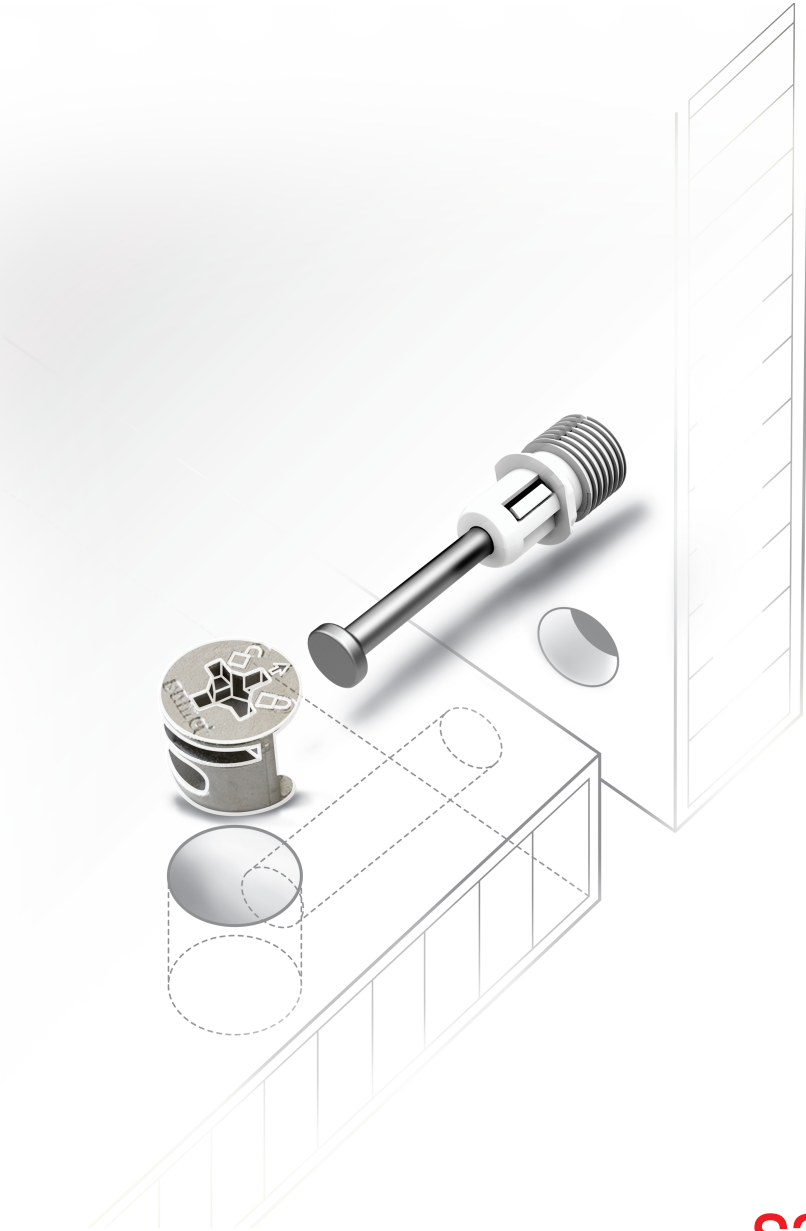

**jetfix**  
Easy and Fast!

**samet**

- Stable, fast and super-handly connection.
- Unifying bolt and dowel in one product.
- Expanding dowel versions as  $\varnothing 8$  mm and  $\varnothing 10$  mm diameter.

## Code Table

DESCRIPTION	CODE
JetFix $\varnothing 8 \times 10$	1080421
JetFix $\varnothing 10 \times 10$	1080423

## Dimensions

T = S/2 mm  
 $\varnothing = \varnothing 8$  mm,  $\varnothing 10$  mm

## Mounting