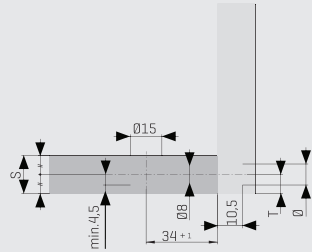

**jetfix**  
Easy and Fast!

**samet**

- Stable, fast and super-handly connection.
- Unifying bolt and dowel in one product.
- Expanding dowel versions as  $\varnothing 8$  mm and  $\varnothing 10$  mm diameter.

## Code Table

DESCRIPTION	CODE
JetFix $\varnothing 8 \times 10$	1080421
JetFix $\varnothing 10 \times 10$	1080423

## Dimensions

T = S/2 mm  
 $\varnothing = \varnothing 8$  mm,  $\varnothing 10$  mm