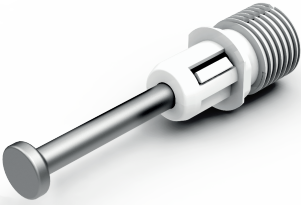

**jetfix**  
Easy and Fast!

**samet**

- Stable, fast and super-handly connection.
- Unifying bolt and dowel in one product.
- Expanding dowel versions as  $\varnothing 8$  mm and  $\varnothing 10$  mm diameter.

## Code Table

DESCRIPTION	CODE
JetFix $\varnothing 8 \times 10$	1080421
JetFix $\varnothing 10 \times 10$	1080423