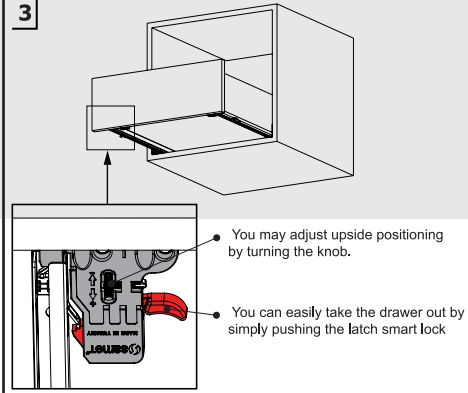

LOCK - FIX ASSEMBLY INSTRUCTIONS

1

Note: Use angled holes to mount smart lock when wooden floor width is selected less than 12 mm.

2

3

PIN - FIX ASSEMBLY INSTRUCTIONS

1

Important !!!
Make sure keep the safety pin open before the drawer is placed.