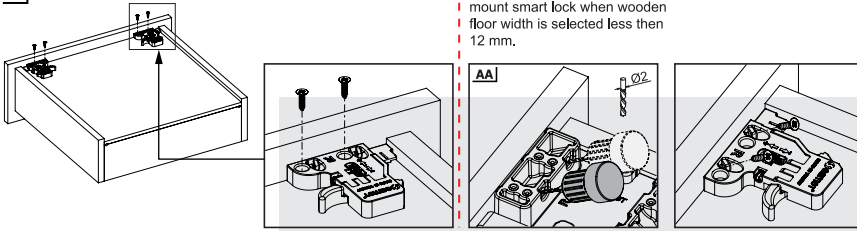

LOCK - FIX ASSEMBLY INSTRUCTIONS

1

Note: Use angled holes to mount smart lock when wooden floor width is selected less than 12 mm.

2