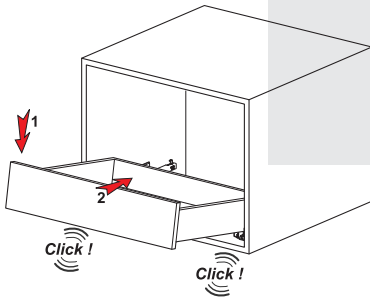

Industrial Package Adjustable			
NOMINAL SIZE	CODE Right	CODE Left	PACKING
260 mm	1272365260	1272366260	24 Pcs
285 mm	1272365285	1272366285	24 Pcs
310 mm	1272365310	1272366310	24 Pcs
335 mm	1272365335	1272366335	24 Pcs
360 mm	1272365360	1272366360	24 Pcs
385 mm	1272365385	1272366385	24 Pcs
410 mm	1272365410	1272366410	24 Pcs
435 mm	1272365435	1272366435	24 Pcs
460 mm	1272365460	1272366460	24 Pcs
485 mm	1272365485	1272366485	24 Pcs
510 mm	1272365510	1272366510	24 Pcs
535 mm	1272365535	1272366535	24 Pcs
560 mm	1272365560	1272366560	24 Pcs

LOCK - FIX ASSEMBLY INSTRUCTIONS

1

Note: Use angled holes to mount smart lock when wooden floor width is selected less than 12 mm.

2

3

PIN - FIX ASSEMBLY INSTRUCTIONS

1

Important !!!
Make sure keep the safety pin open before the drawer is placed.