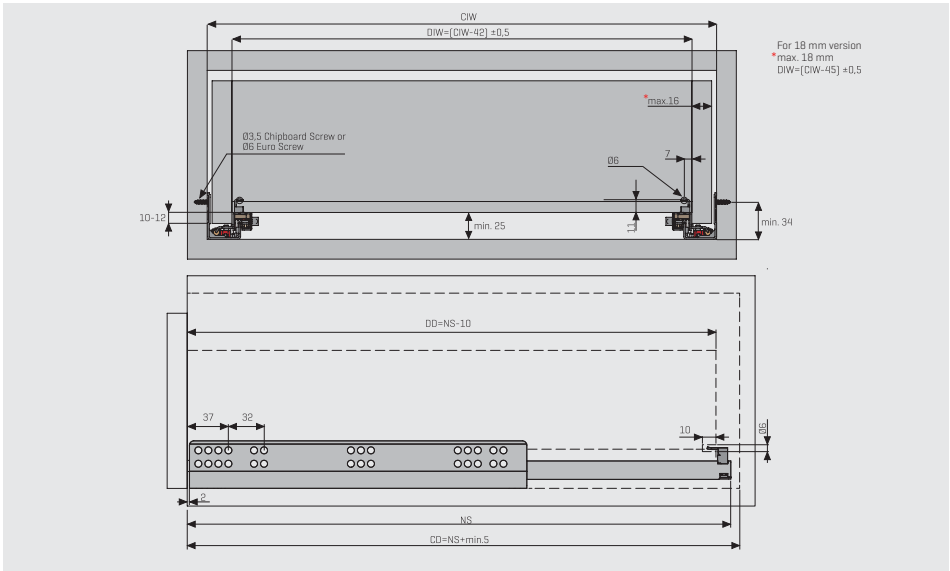

Drawer and Cabinet Dimensions P-0 / S-C [Lock Fix]