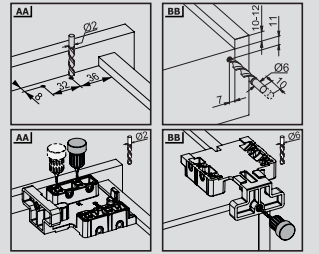

Single Extension Lock Fix [16 mm]

Slidea Drawer Slide Right/Left			
NOMINAL SIZE	CODE With Brake	CODE Without Brake	PACKING
250 mm	12722821	12722811	12 Set
300 mm	12722822	12722812	12 Set
350 mm	12722823	12722813	12 Set
400 mm	12722824	12722814	12 Set
450 mm	12722825	12722815	12 Set
500 mm	12722826	12722816	12 Set
550 mm	12722827	12722817	12 Set
600 mm	12722828	12722818	12 Set

Drawer Dimensions

Industrial Package With Brake			
NOMINAL SIZE	CODE Right	CODE Left	PACKING
250 mm	12722851	12722861	24 Pcs
300 mm	12722852	12722862	24 Pcs
350 mm	12722853	12722863	24 Pcs
400 mm	12722854	12722864	24 Pcs
450 mm	12722855	12722865	24 Pcs
500 mm	12722856	12722866	24 Pcs
550 mm	12722857	12722867	24 Pcs
600 mm	12722858	12722868	24 Pcs

Industrial Package Without Brake			
NOMINAL SIZE	CODE Right	CODE Left	PACKING
250 mm	12722831	12722841	24 Pcs
300 mm	12722832	12722842	24 Pcs
350 mm	12722833	12722843	24 Pcs
400 mm	12722834	12722844	24 Pcs
450 mm	12722835	12722845	24 Pcs
500 mm	12722836	12722846	24 Pcs
550 mm	12722837	12722847	24 Pcs
600 mm	12722838	12722848	24 Pcs

Single Extension Push Open Lock Fix [16 mm]

Slidea Drawer Slide Right/Left			
NOMINAL SIZE	CODE	CODE ADJUSTABLE	PACKING
250 mm	12723511	12723711	12 Set
300 mm	12723512	12723712	12 Set
350 mm	12723513	12723713	12 Set
400 mm	12723514	12723714	12 Set
450 mm	12723515	12723715	12 Set
500 mm	12723516	12723716	12 Set
550 mm	12723517	12723717	12 Set
600 mm	12723518	12723718	12 Set

Lock System Right/Left		
CODE Right	CODE Left	PACKING
12790791	12790792	100 Pcs

Industrial Package			
NOMINAL SIZE	CODE Right	CODE Left	PACKING
250 mm	12723521	12723531	24 Pcs
300 mm	12723522	12723532	24 Pcs
350 mm	12723523	12723533	24 Pcs
400 mm	12723524	12723534	24 Pcs
450 mm	12723525	12723535	24 Pcs
500 mm	12723526	12723536	24 Pcs
550 mm	12723527	12723537	24 Pcs
600 mm	12723528	12723538	24 Pcs

Industrial Package			
NOMINAL SIZE	CODE Adjustable right	CODE Adjustable left	PACKING
250 mm	12723721	12723731	24 Pcs
300 mm	12723722	12723732	24 Pcs
350 mm	12723723	12723733	24 Pcs
400 mm	12723724	12723734	24 Pcs
450 mm	12723725	12723735	24 Pcs
500 mm	12723726	12723736	24 Pcs
550 mm	12723727	12723737	24 Pcs
600 mm	12723728	12723738	24 Pcs