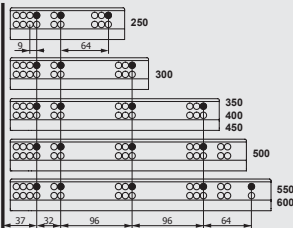

Drawer and Cabinet Dimensions P-0 / S-C [Lock Fix]

Drawer and Cabinet Dimensions P-0 / S-C [Pin Fix]