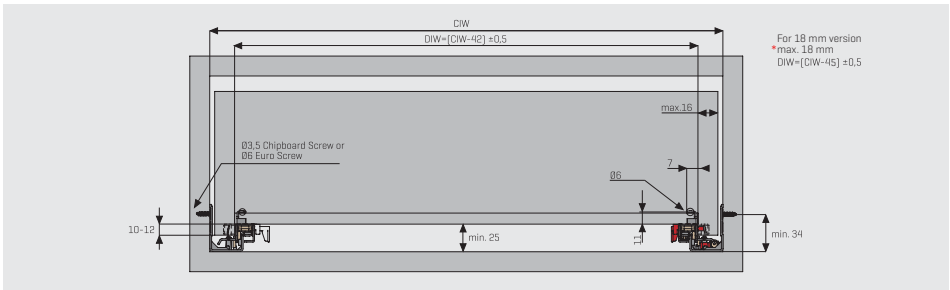

Screw Location for the Slides
Lock - Fix (18 mm)

Drawer and Cabinet Dimensions P-0 / S-C [Pin Fix]

Screw Location for the Slides
Lock - Fix (16 mm)