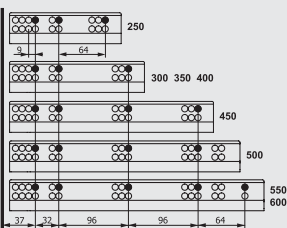

Drawer and Cabinet Dimensions P-0 / S-C [Lock Fix]

Drawer and Cabinet Dimensions P-0 / S-C [Pin Fix]