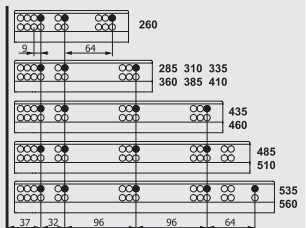

Drawer and Cabinet Dimensions P-0 / S-C [Lock Fix]

Drawer and Cabinet Dimensions P-0 / S-C [Pin Fix]