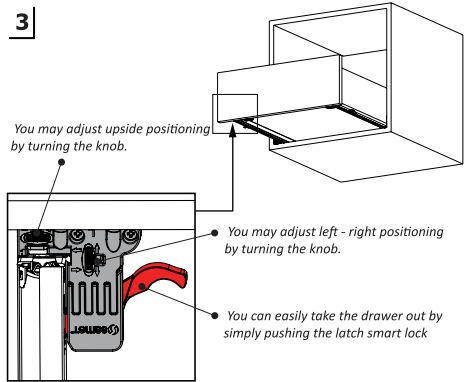

Full Extension Push-Open - Soft Close Lock Fix

Smart Slide Drawer Slide Right-Left		
NOMINAL SIZE	CODE	PACKING
350 mm	127230303	6 Set
400 mm	127230304	6 Set
450 mm	127230305	6 Set
500 mm	127230306	6 Set
550 mm	127230307	6 Set
600 mm	127230308	6 Set

LOCK - FIX ASSEMBLY INSTRUCTIONS

1

2

3

PIN - FIX ASSEMBLY INSTRUCTIONS

1

Important !!!
Make sure keep the safety pin open before the drawer is placed.

2