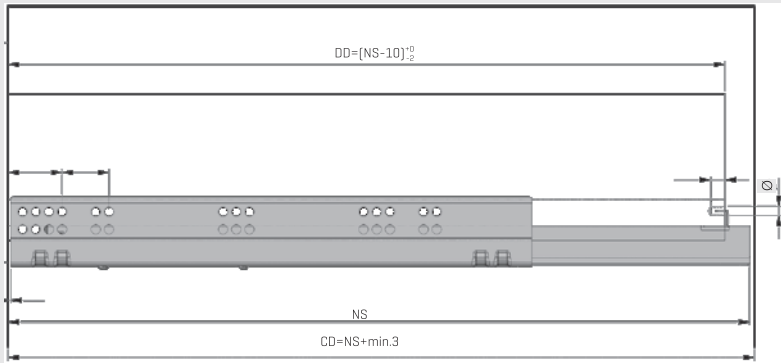

Drawer and Cabinet Dimensions P-0