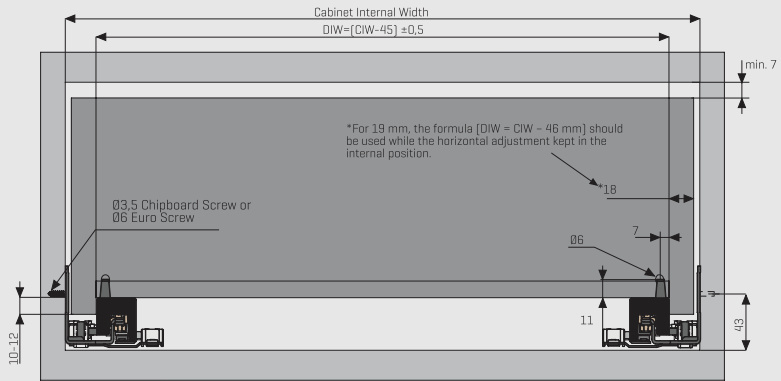

With wide drawer size alternatives within a range of 250 mm to 600 mm, different requirements can be met, which ensures different solutions during furniture production. The possibility to lock as tight as desired ensures safety during drawer utilization.

Drawer and Cabinet Dimensions S-C

Drawer and Cabinet Dimensions P-0

Pin - Fix Drilling Holes

Nominal Length NL (mm)	Drawer Depth a (mm)	Pin b (mm)	Safety Pin c (mm)
250	240	221	201
300	290	271	251
350	340	321	301
400	390	371	351
450	440	421	401
500	490	471	451
550	540	521	501
600	590	571	551

Drawer and Cabinet Dimensions P-0 & S-C

Screw Location for the Slides

Screw the slide from marked holes.

Full Extension Soft Close Lock Fix

Smart Slide Drawer Slide Right-Left		
NOMINAL SIZE	CODE	PACKING
250 mm	127240231	6 Set
300 mm	127240232	6 Set
350 mm	127240233	6 Set
400 mm	127240234	6 Set
450 mm	127240235	6 Set
500 mm	127240236	6 Set
550 mm	127240237	6 Set
600 mm	127240238	6 Set