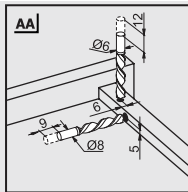

With wide drawer size alternatives within a range of 250 mm to 600 mm, different requirements can be met, which ensures different solutions during furniture production. The possibility to lock as tight as desired ensures safety during drawer utilization.

Drawer and Cabinet Dimensions S-C

Drawer and Cabinet Dimensions P-0

Pin - Fix Drilling Holes

Nominal Length NL (mm)	Drawer Depth a (mm)	Pin b (mm)	Safety Pin c (mm)
250	240	221	201
300	290	271	251
350	340	321	301
400	390	371	351
450	440	421	401
500	490	471	451
550	540	521	501
600	590	571	551

Drawer and Cabinet Dimensions P-0 & S-C

Screw Location for the Slides

Screw the slide from marked holes.

Full Extension Soft Close Lock Fix

Smart Slide Drawer Slide Right-Left		
NOMINAL SIZE	CODE	PACKING
250 mm	127240231	6 Set
300 mm	127240232	6 Set
350 mm	127240233	6 Set
400 mm	127240234	6 Set
450 mm	127240235	6 Set
500 mm	127240236	6 Set
550 mm	127240237	6 Set
600 mm	127240238	6 Set