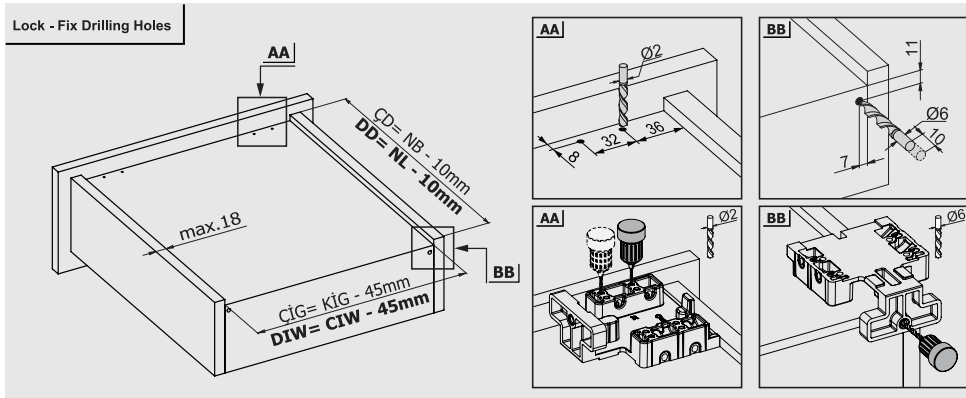

Drawer and Cabinet Dimensions S-C