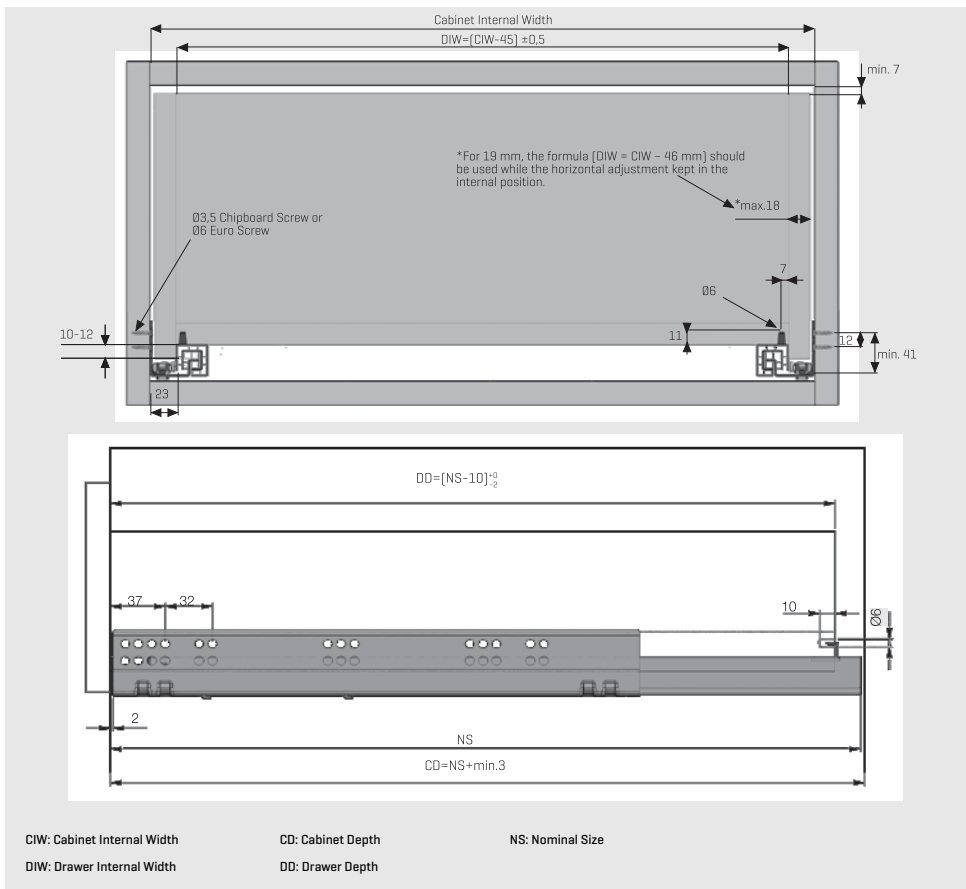

Drawer and Cabinet Dimensions S-C