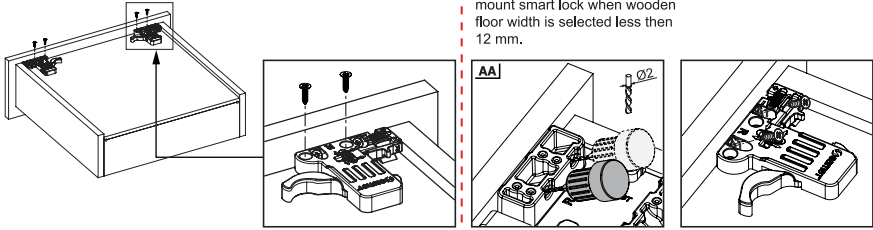

LOCK - FIX ASSEMBLY INSTRUCTIONS

1