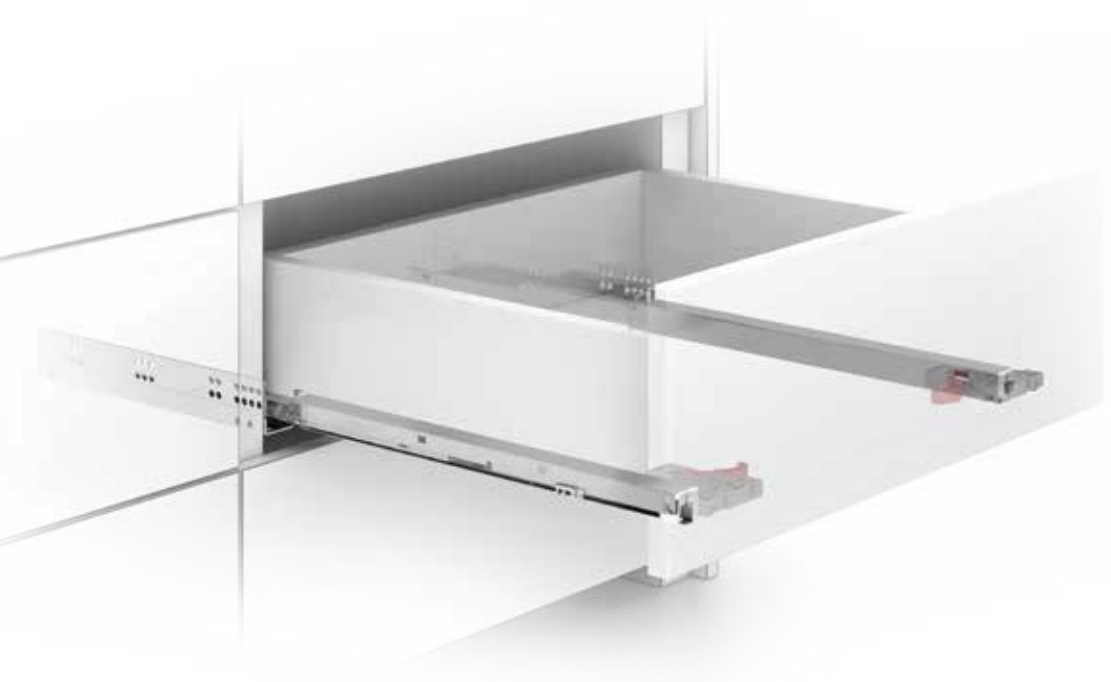

smart slide full | Power

Drawer Systems

samet

Smart Slide Single and Full Extension Options

Smart Slide Drawer Systems meet expectations for advanced design creation with full and single extension options, which are developed with the purpose of meeting various design needs..

Push - Open Version

Smart Slide Drawer Systems “Push Open” function simplifies the use of non-handle drawers with a single touch movement.

Push - Open Soft Close Version

Now the Smart Slide generation is integrated into the Soft-Close and Push-Open system at the same time. With this feature the drawer is upgraded to a very high quality and sophisticated design for the interior design world.

Smooth and Silent Movement

Smart Slide full I POWER is engineered to be functional for any drawers.

Smart Slide full extension allows you freedom in furniture design such as Day & Night furniture's, bathroom cabinet and also kitchen applications.

Lock-Fix and Pin-Fix Mechanism Options

Lock-Fix mechanism was especially designed for the quick and flexible installation process of Smart Slide Drawer Systems. "Pin-Fix System" was particularly developed for industrial furniture producers to ensure ease and safety during installation.