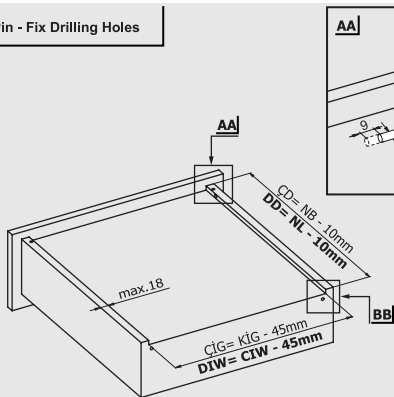

With wide drawer size alternatives within a range of 250 mm to 600 mm, different requirements can be met, which ensures different solutions during furniture production. The possibility to lock as tight as desired ensures safety during drawer utilization.

Drawer and Cabinet Dimensions S-C

Drawer and Cabinet Dimensions P-0

Pin - Fix Drilling Holes

Nominal Length NL (mm)	Drawer Depth a (mm)	Pin b (mm)	Safety Pin c (mm)
250	240	221	201
300	290	271	251
350	340	321	301
400	390	371	351
450	440	421	401
500	490	471	451
550	540	521	501
600	590	571	551

Drawer and Cabinet Dimensions P-0 & S-C

Screw Location for the Slides

Screw the slide from marked holes.

Full Extension Soft Close Lock Fix

Smart Slide Drawer Slide Right-Left		
NOMINAL SIZE	CODE	PACKING
250 mm	127240231	6 Set
300 mm	127240232	6 Set
350 mm	127240233	6 Set
400 mm	127240234	6 Set
450 mm	127240235	6 Set
500 mm	127240236	6 Set
550 mm	127240237	6 Set
600 mm	127240238	6 Set

Full Extension Soft Close Pin Fix

Smart Slide Drawer Slide Right-Left		
NOMINAL SIZE	CODE	PACKING
250 mm	127240241	6 Set
300 mm	127240242	6 Set
350 mm	127240243	6 Set
400 mm	127240244	6 Set
450 mm	127240245	6 Set
500 mm	127240246	6 Set
550 mm	127240247	6 Set
600 mm	127240248	6 Set