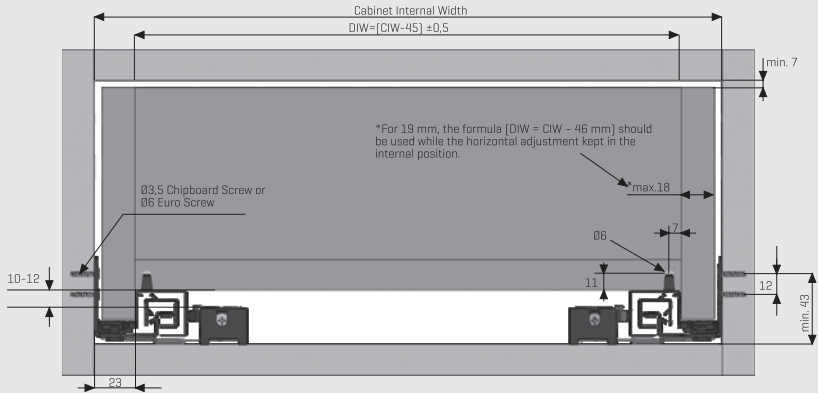

Lock-Fix and Pin-Fix Mechanism Options

Lock-Fix mechanism was especially designed for the quick and flexible installation process of Smart Slide Drawer Systems. "Pin-Fix System" was particularly developed for industrial furniture producers to ensure ease and safety during installation.

With wide drawer size alternatives within a range of 250 mm to 600 mm, different requirements can be met, which ensures different solutions during furniture production. The possibility to lock as tight as desired ensures safety during drawer utilization.

Drawer and Cabinet Dimensions S-C

Drawer and Cabinet Dimensions P-0

Pin - Fix Drilling Holes

Nominal Length NL (mm)	Drawer Depth a (mm)	Pin b (mm)	Safety Pin c (mm)
250	240	221	201
300	290	271	251
350	340	321	301
400	390	371	351
450	440	421	401
500	490	471	451
550	540	521	501
600	590	571	551