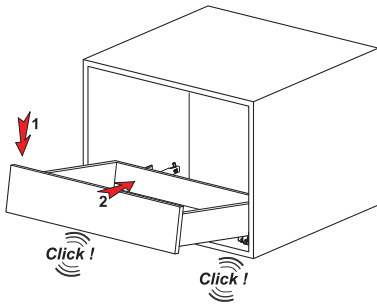

LOCK - FIX ASSEMBLY INSTRUCTIONS

1

2

3

PIN - FIX ASSEMBLY INSTRUCTIONS

1

Important !!!
Make sure keep the safety pin open before the drawer is placed.

2