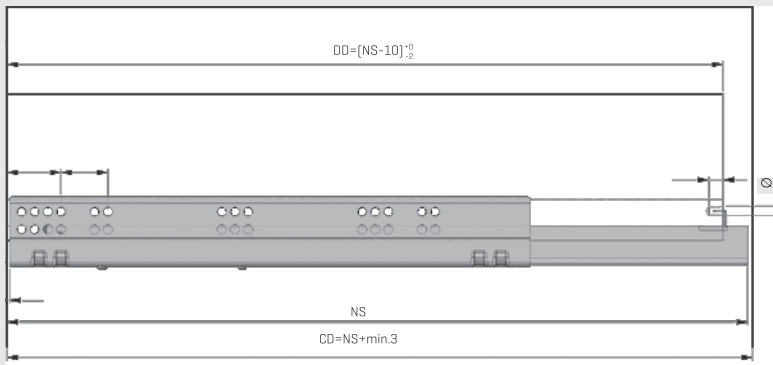

With wide drawer size alternatives within a range of 250 mm to 600 mm, different requirements can be met, which ensures different solutions during furniture production. The possibility to lock as tight as desired ensures safety during drawer utilization.

Drawer and Cabinet Dimensions S-C

Drawer and Cabinet Dimensions P-0

Pin - Fix Drilling Holes

Nominal Length NL (mm)	Drawer Depth a (mm)	Pin b (mm)	Safety Pin c (mm)
250	240	221	201
300	290	271	251
350	340	321	301
400	390	371	351
450	440	421	401
500	490	471	451
550	540	521	501
600	590	571	551

Drawer and Cabinet Dimensions P-0 & S-C

Screw Location for the Slides

Screw the slide from marked holes.

Full Extension Soft Close Lock Fix

Smart Slide Drawer Slide Right-Left		
NOMINAL SIZE	CODE	PACKING
250 mm	127240231	6 Set
300 mm	127240232	6 Set
350 mm	127240233	6 Set
400 mm	127240234	6 Set
450 mm	127240235	6 Set
500 mm	127240236	6 Set
550 mm	127240237	6 Set
600 mm	127240238	6 Set