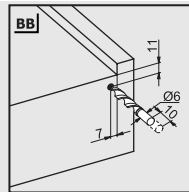

With wide drawer size alternatives within a range of 250 mm to 600 mm, different requirements can be met, which ensures different solutions during furniture production. The possibility to lock as tight as desired ensures safety during drawer utilization.

Drawer and Cabinet Dimensions S-C

Drawer and Cabinet Dimensions P-0

Pin - Fix Drilling Holes

Nominal Length NL (mm)	Drawer Depth a (mm)	Pin b (mm)	Safety Pin c (mm)
250	240	221	201
300	290	271	251
350	340	321	301
400	390	371	351
450	440	421	401
500	490	471	451
550	540	521	501
600	590	571	551

Drawer and Cabinet Dimensions P-0 & S-C

Screw Location for the Slides

Screw the slide from marked holes.

Full Extension Soft Close Lock Fix

Smart Slide Drawer Slide Right-Left		
NOMINAL SIZE	CODE	PACKING
250 mm	127240231	6 Set
300 mm	127240232	6 Set
350 mm	127240233	6 Set
400 mm	127240234	6 Set
450 mm	127240235	6 Set
500 mm	127240236	6 Set
550 mm	127240237	6 Set
600 mm	127240238	6 Set