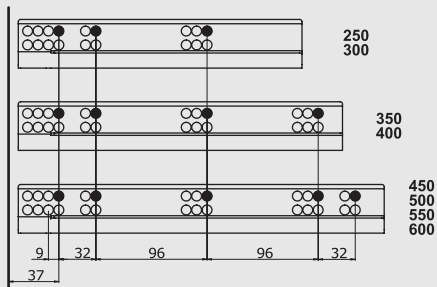

Drawer and Cabinet Dimensions S-C

Drawer and Cabinet Dimensions P-0

Pin - Fix Drilling Holes

Nominal Length NL (mm)	Drawer Depth a (mm)	Pin b (mm)	Safety Pin c (mm)
250	240	221	201
300	290	271	251
350	340	321	301
400	390	371	351
450	440	421	401
500	490	471	451
550	540	521	501
600	590	571	551

Drawer and Cabinet Dimensions P-0 & S-C

Screw Location for the Slides

Screw the slide from marked holes.

Full Extension Soft Close Lock Fix

Smart Slide Drawer Slide Right-Left		
NOMINAL SIZE	CODE	PACKING
250 mm	127240231	6 Set
300 mm	127240232	6 Set
350 mm	127240233	6 Set
400 mm	127240234	6 Set
450 mm	127240235	6 Set
500 mm	127240236	6 Set
550 mm	127240237	6 Set
600 mm	127240238	6 Set