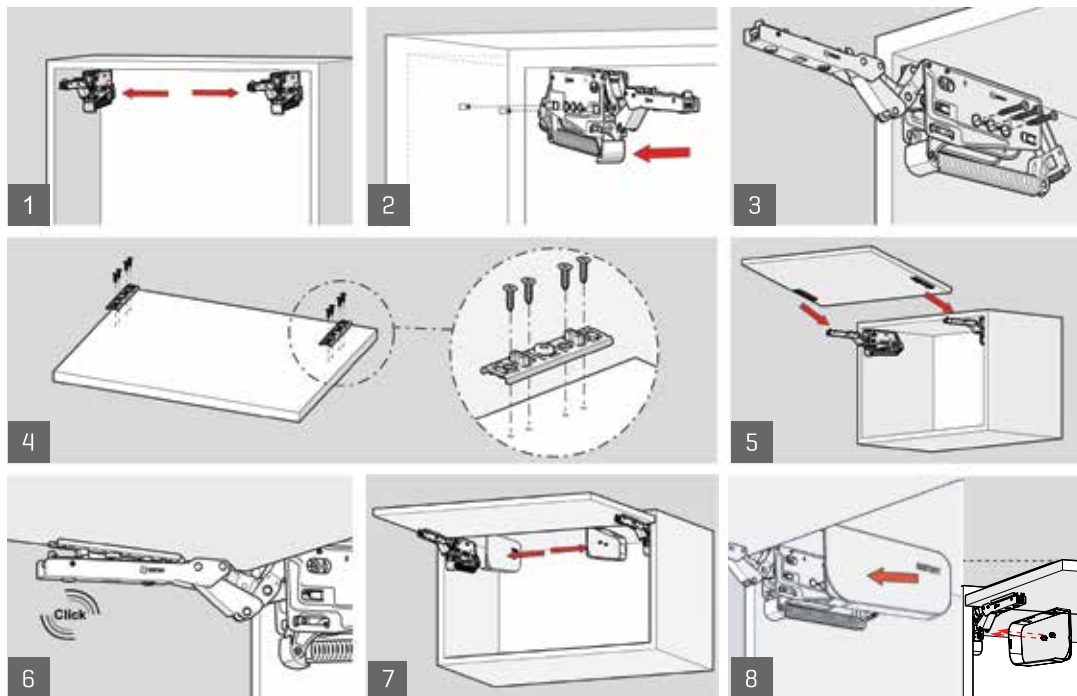

### 3D Adjustment

---

Solo-Mech's three dimensional alignment mechanism enables flawless installation.

## Solo-Mech Aluminium Frame Solution

---

If, when the door is released, it rises instead of remaining in position, turn in direction "A," and if it descends, turn in direction "B" in order to adjust balance.