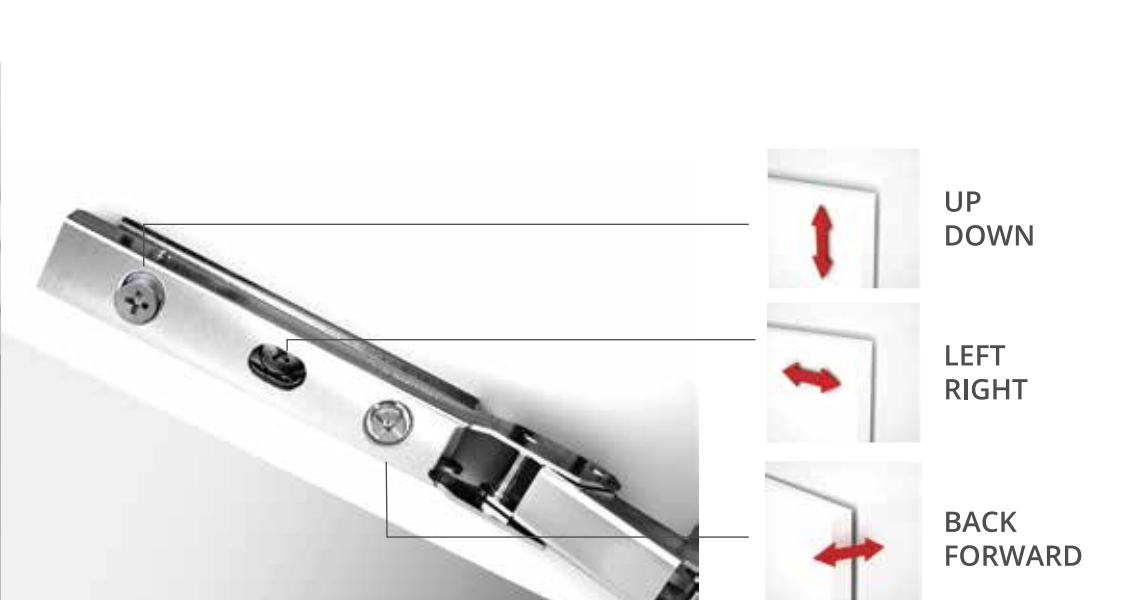

---

“Fully mechanic”  
lifting structure provides  
lifetime stability.

### 3D Adjustment

---

Solo-Mech's three dimensional alignment mechanism enables flawless installation.