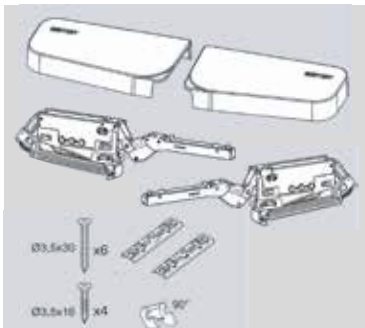

Solo-Mech Industrial Package Mechanism

CODE	DESCRIPTION	POWER	SIDE	PACKAGE
124176200	Solo-Mech Industrial Package Mechanism	A1	Right	10 Pcs. / Box
124176300	Solo-Mech Industrial Package Mechanism	A1	Left	10 Pcs. / Box
124177200	Solo-Mech Industrial Package Mechanism	B1	Right	10 Pcs. / Box
124177300	Solo-Mech Industrial Package Mechanism	B1	Left	10 Pcs. / Box
124178200	Solo-Mech Industrial Package Mechanism	C1	Right	10 Pcs. / Box
124178300	Solo-Mech Industrial Package Mechanism	C1	Left	10 Pcs. / Box

Solo-Mech Industrial Package - Cover

CODE	DESCRIPTION	COLOR	SIDE	PACKAGE
124179201001	Solo-Mech Industrial Package - Cover	White	Right	10 Pcs. / Box
124179203001	Solo-Mech Industrial Package - Cover	Grey	Right	10 Pcs. / Box
124179206001	Solo-Mech Industrial Package - Cover	Mocha	Right	10 Pcs. / Box
124179207001	Solo-Mech Industrial Package - Cover	Anthracite	Right	10 Pcs. / Box
124179301001	Solo-Mech Industrial Package - Cover	White	Left	10 Pcs. / Box
124179303001	Solo-Mech Industrial Package - Cover	Grey	Left	10 Pcs. / Box
124179306001	Solo-Mech Industrial Package - Cover	Mocha	Left	10 Pcs. / Box
124179307001	Solo-Mech Industrial Package - Cover	Anthracite	Left	10 Pcs. / Box