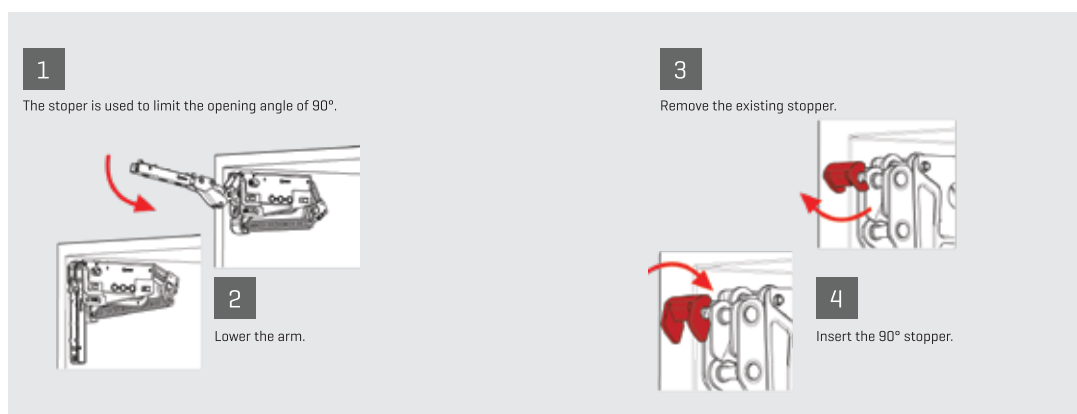

### 3D Adjustment

---

Solo-Mech's three dimensional alignment mechanism enables flawless installation.

## Solo-Mech Aluminium Frame Solution

---

If, when the door is released, it rises instead of remaining in position, turn in direction "A," and if it descends, turn in direction "B" in order to adjust balance.