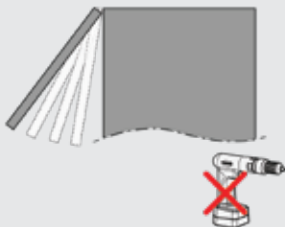

Low braking at setting 1, High braking at setting 4.