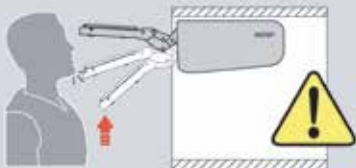

SAFETY INFORMATION

Caution:
Lever arm can
spring up and
cause injury.