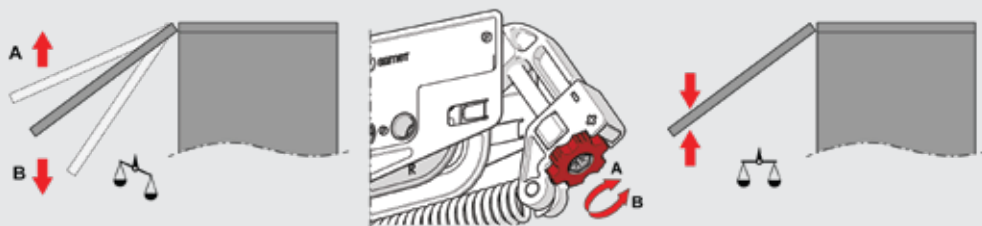

### 3D Adjustment

---

Solo-Mech's three dimensional alignment mechanism enables flawless installation.

## Solo-Mech Aluminium Frame Solution

---

If, when the door is released, it rises instead of remaining in position, turn in direction "A," and if it descends, turn in direction "B" in order to adjust balance.